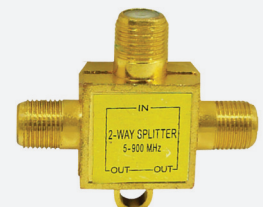

- ✓ Brass plated
- ✓ 75 ohm "F" type plugs with attached ferule
- ✓ Provides standard video "F" connection to RG59 coaxial cables
- ✓ Compatible with all brands

E40023
RG59

E40024
RG6

Conectores "F" en "T" Three Female "F" Connectors

- ✓ Tres conectores hembra tipo "F" de 75 ohm
- ✓ Permite la extensión de cables de videos equipados con conectores tipo "F"
- ✓ Contiene: 2 piezas

- ✓ Three 75 ohm "F" type female connectors
- ✓ Provides extension of video cables equipped with "F" type plugs
- ✓ Contents: 2 pieces

E40007

Separador de Señal 2 Vías 2-way Signal Splitter

- ✓ Permite la instalación de dos TVs o videocaseteras de una sola antena fuente
- ✓ Caja metálica con hoyos para tornillos permiten una instalación fija
- ✓ Contiene: 1 pieza

- ✓ Permits the installation of two TVs or VCRs from a single antenna source
- ✓ Solid metal casing with screw holes for fixed installation
- ✓ Contents: 1 piece

E40009

Separador de Señal Signal Splitter